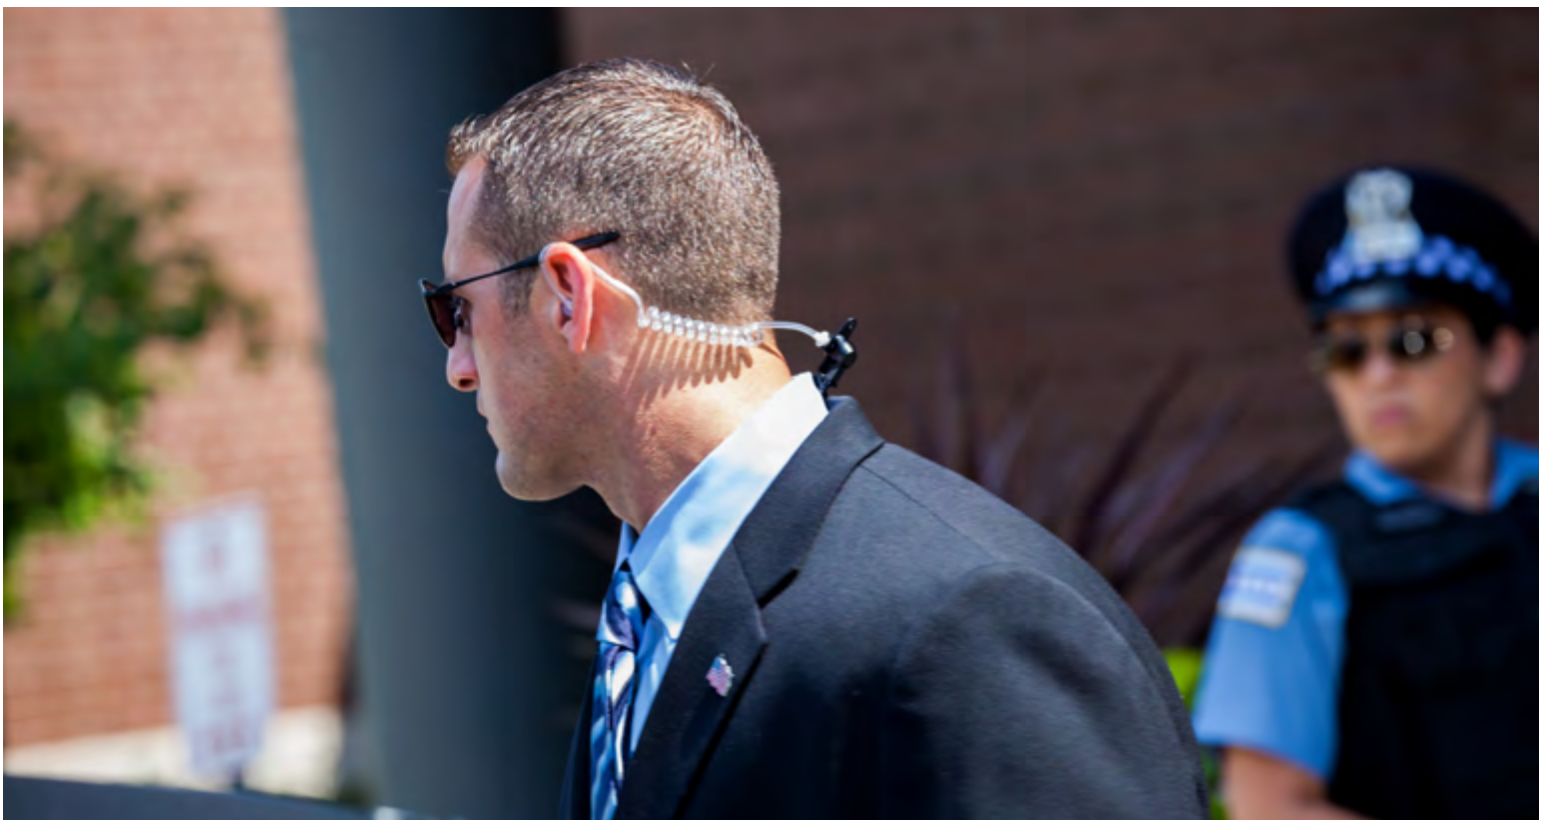

# STAY UNDERCOVER AND IN CONTROL WITH THE APX 3000 P25 COVERT RADIO

The APX 3000 P25 covert portable radio lets your officers and agents communicate discreetly without attracting interest or creating a distraction. We have removed the traditional radio elements— keypad, display, speaker and microphone—to create a slim compact radio that operates via accessories. The radio ships with a high-performance IMPRES 3-Wire Surveillance Kit. A wide variety of optional wireless Bluetooth® accessories are also available, allowing your teams to have more flexibility in how they wear or hide the radio. An officer or an agent can place the radio in a purse, backpack or even with another team member up to 30 feet away.